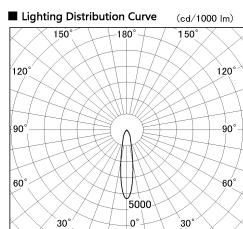

Item no. SD356-0820W8027-DMS

Series Name:

■ Direct Horizontal Illuminance SD356-0820W8027-DMS

Illuminance Angle	Beam Angle	Vertical Illuminance (lx)
19°	19°	10290
19°	19°	2570
19°	19°	1140
19°	19°	640
19°	19°	410
19°	19°	290
19°	19°	210
19°	19°	160

Installation	Track mount
Type	
Fixture wattage	8.1W
Beam angle	19 deg
Color Temp.	2700K
CRI	Ra>85
Luminous	592 lm
Body	Die-cast aluminum alloy
Body finish	White
Trim finish	N/A
Reflector finish	N/A
IP Rate	IP20
Light source	COB module
Input Voltage	AC220~240V
Dimming Type	Dimmable
Certificate	CE, CCC
Cut Hole	N/A