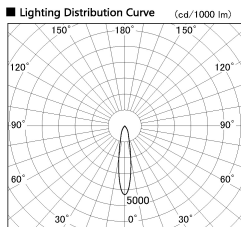

Item no. SD356-0820W8030-DMS

Series Name:

■ Direct Horizontal Illuminance SD356-0820W8030-DMS

φ	Illuminance Angle	Beam Angle	Vertical Illuminance (lx)
330	19°	19°	10730
1			2680
660			1190
2			670
1000			430
3			300
1330			220
m			170

Installation	Track mount
Type	
Fixture wattage	8.1W
Beam angle	19 deg
Color Temp.	3000K
CRI	Ra>85
Luminous	617 lm
Body	Die-cast aluminum alloy
Body finish	White
Trim finish	N/A
Reflector finish	N/A
IP Rate	IP20
Light source	COB module
Input Voltage	AC220~240V
Dimming Type	Dimmable
Certificate	CE, CCC
Cut Hole	N/A