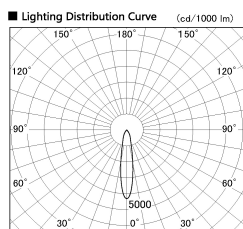

Item no. SD356-0820W8030-DMS

Series Name:

Direct Horizontal Illuminance SD356-0820W8030-DMS

Illuminance Angle	Beam Angle	Vertical Illuminance (lx)
19°	19°	10730
1	5000	2680
2	2000	1190
3	1000	670
1000	500	430
1330		300
		220
		170

Installation	Track mount
Type	
Fixture wattage	8.1W
Beam angle	19 deg
Color Temp.	3000K
CRI	Ra>85
Luminous	617 lm
Body	Die-cast aluminum alloy
Body finish	White
Trim finish	N/A
Reflector finish	N/A
IP Rate	IP20
Light source	COB module
Input Voltage	AC220~240V
Dimming Type	Dimmable
Certificate	CE, CCC
Cut Hole	N/A