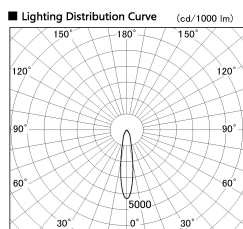

Item no. SD356-0820W8035-DMS

Series Name:

■ Direct Horizontal Illuminance SD356-0820W8035-DMS

Illuminance Angle	Beam Angle	Vertical Illuminance (lx)	
19°	19°	10940	
		2730	
		1220	
		680	
		440	
		300	
1000	3	220	
1330	m	1	170

Installation	Track mount
Type	
Fixture wattage	8.1W
Beam angle	19 deg
Color Temp.	3500K
CRI	Ra>85
Luminous	629 lm
Body	Die-cast aluminum alloy
Body finish	White
Trim finish	N/A
Reflector finish	N/A
IP Rate	IP20
Light source	COB module
Input Voltage	AC220~240V
Dimming Type	Dimmable
Certificate	CE, CCC
Cut Hole	N/A