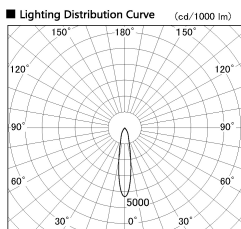

Item no. SD356-0820W8040-DMS

Series Name:

■ Direct Horizontal Illuminance SD356-0820W8040-DMS

Illuminance Angle	Beam Angle	Vertical Illuminance (lx)
19°	19°	11060
1	5000	2760
2	2000	1230
3	1000	690
1000	500	440
1330		310
		230
		170

Installation	Track mount
Type	
Fixture wattage	8.1W
Beam angle	19 deg
Color Temp.	4000K
CRI	Ra>85
Luminous	636 lm
Body	Die-cast aluminum alloy
Body finish	White
Trim finish	N/A
Reflector finish	N/A
IP Rate	IP20
Light source	COB module
Input Voltage	AC220~240V
Dimming Type	Dimmable
Certificate	CE, CCC
Cut Hole	N/A