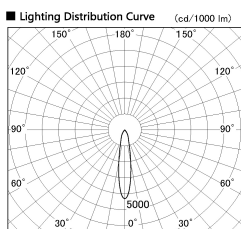

Item no. SD356-0820W8040-DMS

Series Name:

■ Direct Horizontal Illuminance SD356-0820W8040-DMS

Illuminance Angle	Beam Angle	Vertical Illuminance (lx)
19°	19°	11060
		2760
		1230
		690
		440
		310
		230
		170

Installation	Track mount
Type	
Fixture wattage	8.1W
Beam angle	19 deg
Color Temp.	4000K
CRI	Ra>85
Luminous	636 lm
Body	Die-cast aluminum alloy
Body finish	White
Trim finish	N/A
Reflector finish	N/A
IP Rate	IP20
Light source	COB module
Input Voltage	AC220~240V
Dimming Type	Dimmable
Certificate	CE, CCC
Cut Hole	N/A