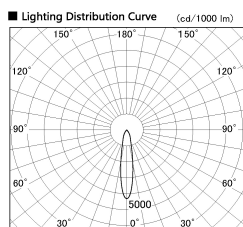

Item no. SD356-0820W8527-DMS

Series Name:

Installation	Track mount
Type	
Fixture wattage	7.9W
Beam angle	19 deg
Color Temp.	2700K
CRI	Ra>85
Luminous	557 lm
Body	Die-cast aluminum alloy
Body finish	White
Trim finish	N/A
Reflector finish	N/A
IP Rate	IP20
Light source	COB module
Input Voltage	AC220~240V
Dimming Type	Dimmable
Certificate	CE, CCC
Cut Hole	N/A