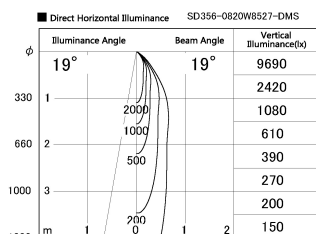

Item no. SD356-0820W8527-DMS

Series Name:

Installation	Track mount
Type	
Fixture wattage	7.9W
Beam angle	19 deg
Color Temp.	2700K
CRI	Ra>85
Luminous	557 lm
Body	Die-cast aluminum alloy
Body finish	White
Trim finish	N/A
Reflector finish	N/A
IP Rate	IP20
Light source	COB module
Input Voltage	AC220~240V
Dimming Type	Dimmable
Certificate	CE, CCC
Cut Hole	N/A