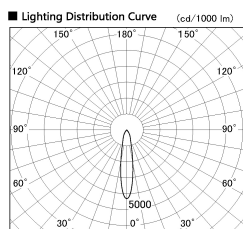

Item no. SD356-0820W8530-DMS

Series Name:

■ Direct Horizontal Illuminance SD356-0820W8530-DMS

Illuminance Angle	Beam Angle	Vertical Illuminance (lx)
19°	19°	10090
19°	19°	2520
19°	19°	1120
19°	19°	630
19°	19°	400
19°	19°	280
19°	19°	210
19°	19°	160

Installation	Track mount
Type	
Fixture wattage	7.9W
Beam angle	19 deg
Color Temp.	3000K
CRI	Ra>85
Luminous	580 lm
Body	Die-cast aluminum alloy
Body finish	White
Trim finish	N/A
Reflector finish	N/A
IP Rate	IP20
Light source	COB module
Input Voltage	AC220~240V
Dimming Type	Dimmable
Certificate	CE, CCC
Cut Hole	N/A