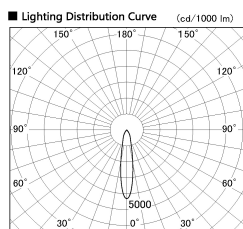

Item no. SD356-0820W8540-DMS

Series Name:

■ Direct Horizontal Illuminance SD356-0820W8540-DMS

Illuminance Angle	Beam Angle	Vertical Illuminance (lx)
19°	19°	10380
19°	19°	2600
19°	19°	1150
19°	19°	650
19°	19°	420
19°	19°	290
19°	19°	210
19°	19°	160

Installation	Track mount
Type	
Fixture wattage	7.9W
Beam angle	19 deg
Color Temp.	4000K
CRI	Ra>85
Luminous	597 lm
Body	Die-cast aluminum alloy
Body finish	White
Trim finish	N/A
Reflector finish	N/A
IP Rate	IP20
Light source	COB module
Input Voltage	AC220~240V
Dimming Type	Dimmable
Certificate	CE, CCC
Cut Hole	N/A