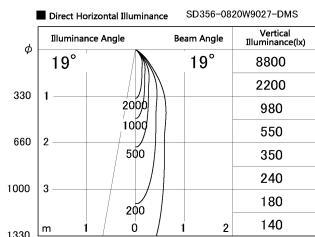

Item no. SD356-0820W9027-DMS

Series Name:

Installation	Track mount
Type	
Fixture wattage	7.9W
Beam angle	19 deg
Color Temp.	2700K
CRI	Ra>90
Luminous	506 lm
Body	Die-cast aluminum alloy
Body finish	White
Trim finish	N/A
Reflector finish	N/A
IP Rate	IP20
Light source	COB module
Input Voltage	AC220~240V
Dimming Type	Dimmable
Certificate	CE, CCC
Cut Hole	N/A