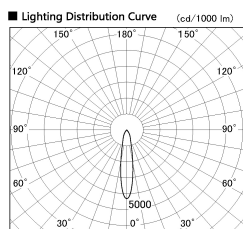

Item no. SD356-0820W9027-DMS

Series Name:

|                  |                         |
|------------------|-------------------------|
| Installation     | Track mount             |
| Type             |                         |
| Fixture wattage  | 7.9W                    |
| Beam angle       | 19 deg                  |
| Color Temp.      | 2700K                   |
| CRI              | Ra>90                   |
| Luminous         | 506 lm                  |
| Body             | Die-cast aluminum alloy |
| Body finish      | White                   |
| Trim finish      | N/A                     |
| Reflector finish | N/A                     |
| IP Rate          | IP20                    |
| Light source     | COB module              |
| Input Voltage    | AC220~240V              |
| Dimming Type     | Dimmable                |
| Certificate      | CE, CCC                 |
| Cut Hole         | N/A                     |