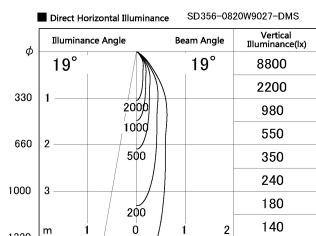

Item no. SD356-0820W9027-DMS

Series Name:

|                  |                         |
|------------------|-------------------------|
| Installation     | Track mount             |
| Type             |                         |
| Fixture wattage  | 7.9W                    |
| Beam angle       | 19 deg                  |
| Color Temp.      | 2700K                   |
| CRI              | Ra>90                   |
| Luminous         | 506 lm                  |
| Body             | Die-cast aluminum alloy |
| Body finish      | White                   |
| Trim finish      | N/A                     |
| Reflector finish | N/A                     |
| IP Rate          | IP20                    |
| Light source     | COB module              |
| Input Voltage    | AC220~240V              |
| Dimming Type     | Dimmable                |
| Certificate      | CE, CCC                 |
| Cut Hole         | N/A                     |