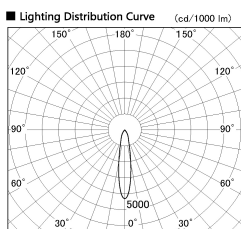

Item no. SD356-0820W9027-DMS

Series Name:

Installation	Track mount
Type	
Fixture wattage	7.9W
Beam angle	19 deg
Color Temp.	2700K
CRI	Ra>90
Luminous	506 lm
Body	Die-cast aluminum alloy
Body finish	White
Trim finish	N/A
Reflector finish	N/A
IP Rate	IP20
Light source	COB module
Input Voltage	AC220~240V
Dimming Type	Dimmable
Certificate	CE, CCC
Cut Hole	N/A