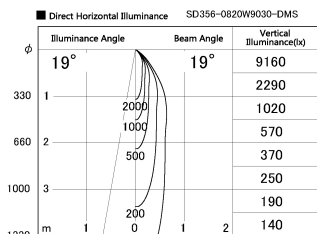

Item no. SD356-0820W9030-DMS

Series Name:

Installation	Track mount
Type	
Fixture wattage	7.9W
Beam angle	19 deg
Color Temp.	3000K
CRI	Ra>90
Luminous	527 lm
Body	Die-cast aluminum alloy
Body finish	White
Trim finish	N/A
Reflector finish	N/A
IP Rate	IP20
Light source	COB module
Input Voltage	AC220~240V
Dimming Type	Dimmable
Certificate	CE, CCC
Cut Hole	N/A