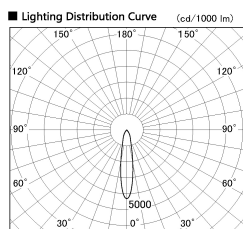

Item no. SD356-0820W9030-DMS

Series Name:

■ Direct Horizontal Illuminance SD356-0820W9030-DMS

Illuminance Angle	Beam Angle	Vertical Illuminance (lx)
19°	0	9160
	1	2290
	2	1020
	3	570
	1000	370
	1330	250
19°	1	190
	2	140

Installation	Track mount
Type	
Fixture wattage	7.9W
Beam angle	19 deg
Color Temp.	3000K
CRI	Ra>90
Luminous	527 lm
Body	Die-cast aluminum alloy
Body finish	White
Trim finish	N/A
Reflector finish	N/A
IP Rate	IP20
Light source	COB module
Input Voltage	AC220~240V
Dimming Type	Dimmable
Certificate	CE, CCC
Cut Hole	N/A