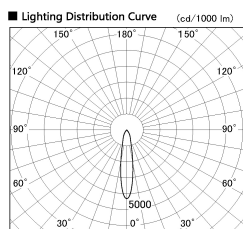

Item no. SD356-0820W9030-DMS

Series Name:

Installation	Track mount
Type	
Fixture wattage	7.9W
Beam angle	19 deg
Color Temp.	3000K
CRI	Ra>90
Luminous	527 lm
Body	Die-cast aluminum alloy
Body finish	White
Trim finish	N/A
Reflector finish	N/A
IP Rate	IP20
Light source	COB module
Input Voltage	AC220~240V
Dimming Type	Dimmable
Certificate	CE, CCC
Cut Hole	N/A