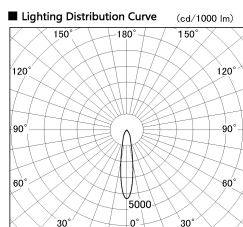

Item no. SD356-0820W9035-DMS

Series Name:

■ Direct Horizontal Illuminance SD356-0820W9035-DMS

Illuminance Angle	Beam Angle	Vertical Illuminance (lx)
19°	0	9360
	1	2340
	2	1040
	3	580
	1000	370
	1330	260
19°	1	190
	2	150

Installation	Track mount
Type	
Fixture wattage	7.9W
Beam angle	19 deg
Color Temp.	3500K
CRI	Ra>90
Luminous	538 lm
Body	Die-cast aluminum alloy
Body finish	White
Trim finish	N/A
Reflector finish	N/A
IP Rate	IP20
Light source	COB module
Input Voltage	AC220~240V
Dimming Type	Dimmable
Certificate	CE, CCC
Cut Hole	N/A