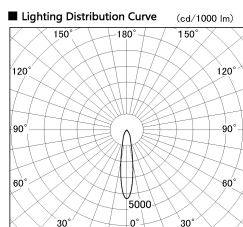

Item no. SD356-0820W9040-DMS

Series Name:

■ Direct Horizontal Illuminance SD356-0820W9040-DMS

Illuminance Angle	Beam Angle	Vertical Illuminance (lx)
19°	19°	9440
		2360
		1050
		590
		380
		260
		190
		150

Installation	Track mount
Type	
Fixture wattage	7.9W
Beam angle	19 deg
Color Temp.	4000K
CRI	Ra>90
Luminous	543 lm
Body	Die-cast aluminum alloy
Body finish	White
Trim finish	N/A
Reflector finish	N/A
IP Rate	IP20
Light source	COB module
Input Voltage	AC220~240V
Dimming Type	Dimmable
Certificate	CE, CCC
Cut Hole	N/A