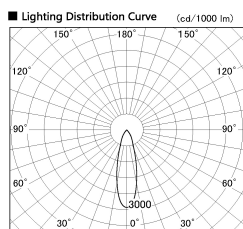

Item no. SD356-0830W8027-DMS

Series Name:

Installation	Track mount
Type	
Fixture wattage	8.1W
Beam angle	28 deg
Color Temp.	2700K
CRI	Ra>90
Luminous	583 lm
Body	Die-cast aluminum alloy
Body finish	White
Trim finish	N/A
Reflector finish	N/A
IP Rate	IP20
Light source	COB module
Input Voltage	AC220~240V
Dimming Type	Dimmable
Certificate	CE, CCC
Cut Hole	N/A