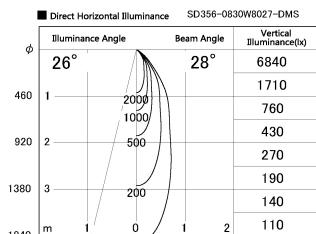

Item no. SD356-0830W8027-DMS

Series Name:

Installation	Track mount
Type	
Fixture wattage	8.1W
Beam angle	28 deg
Color Temp.	2700K
CRI	Ra>90
Luminous	583 lm
Body	Die-cast aluminum alloy
Body finish	White
Trim finish	N/A
Reflector finish	N/A
IP Rate	IP20
Light source	COB module
Input Voltage	AC220~240V
Dimming Type	Dimmable
Certificate	CE, CCC
Cut Hole	N/A