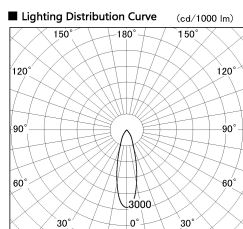

Item no. SD356-0830W8030-DMS

Series Name:

Installation	Track mount
Type	
Fixture wattage	8.1W
Beam angle	28 deg
Color Temp.	3000K
CRI	Ra>90
Luminous	607 lm
Body	Die-cast aluminum alloy
Body finish	White
Trim finish	N/A
Reflector finish	N/A
IP Rate	IP20
Light source	COB module
Input Voltage	AC220~240V
Dimming Type	Dimmable
Certificate	CE, CCC
Cut Hole	N/A