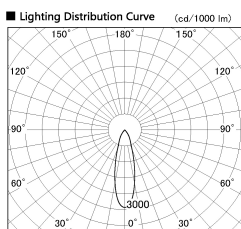

Item no. SD356-0830W8030-DMS

Series Name:

■ Direct Horizontal Illuminance SD356-0830W8030-DMS

Illuminance Angle	Beam Angle	Vertical Illuminance (lx)
26°	28°	7120
		1780
		790
		450
		280
		200
		150
		110

Installation	Track mount
Type	
Fixture wattage	8.1W
Beam angle	28 deg
Color Temp.	3000K
CRI	Ra>90
Luminous	607 lm
Body	Die-cast aluminum alloy
Body finish	White
Trim finish	N/A
Reflector finish	N/A
IP Rate	IP20
Light source	COB module
Input Voltage	AC220~240V
Dimming Type	Dimmable
Certificate	CE, CCC
Cut Hole	N/A