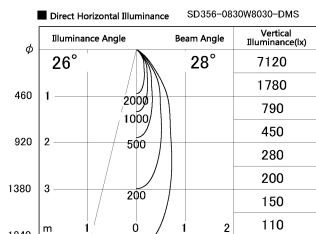

Item no. SD356-0830W8030-DMS

Series Name:

Installation	Track mount
Type	
Fixture wattage	8.1W
Beam angle	28 deg
Color Temp.	3000K
CRI	Ra>90
Luminous	607 lm
Body	Die-cast aluminum alloy
Body finish	White
Trim finish	N/A
Reflector finish	N/A
IP Rate	IP20
Light source	COB module
Input Voltage	AC220~240V
Dimming Type	Dimmable
Certificate	CE, CCC
Cut Hole	N/A