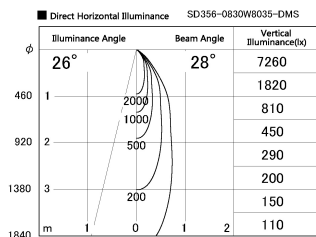

Item no. SD356-0830W8035-DMS

Series Name:

Installation	Track mount
Type	
Fixture wattage	8.1W
Beam angle	28 deg
Color Temp.	3500K
CRI	Ra>90
Luminous	619 lm
Body	Die-cast aluminum alloy
Body finish	White
Trim finish	N/A
Reflector finish	N/A
IP Rate	IP20
Light source	COB module
Input Voltage	AC220~240V
Dimming Type	Dimmable
Certificate	CE, CCC
Cut Hole	N/A