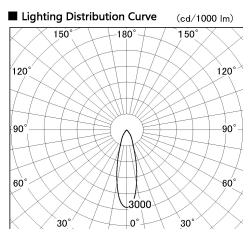

Item no. SD356-0830W8035-DMS

Series Name:

Installation	Track mount
Type	
Fixture wattage	8.1W
Beam angle	28 deg
Color Temp.	3500K
CRI	Ra>90
Luminous	619 lm
Body	Die-cast aluminum alloy
Body finish	White
Trim finish	N/A
Reflector finish	N/A
IP Rate	IP20
Light source	COB module
Input Voltage	AC220~240V
Dimming Type	Dimmable
Certificate	CE, CCC
Cut Hole	N/A