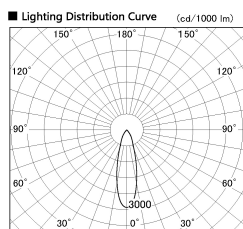

Item no. SD356-0830W8040-DMS

Series Name:

Installation	Track mount
Type	
Fixture wattage	8.1W
Beam angle	28 deg
Color Temp.	4000K
CRI	Ra>90
Luminous	625 lm
Body	Die-cast aluminum alloy
Body finish	White
Trim finish	N/A
Reflector finish	N/A
IP Rate	IP20
Light source	COB module
Input Voltage	AC220~240V
Dimming Type	Dimmable
Certificate	CE, CCC
Cut Hole	N/A