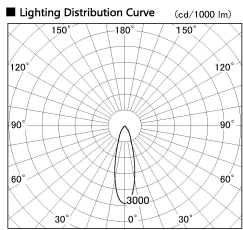

Item no. SD356-0830W8040-DMS

Series Name:

Installation	Track mount
Type	
Fixture wattage	8.1W
Beam angle	28 deg
Color Temp.	4000K
CRI	Ra>90
Luminous	625 lm
Body	Die-cast aluminum alloy
Body finish	White
Trim finish	N/A
Reflector finish	N/A
IP Rate	IP20
Light source	COB module
Input Voltage	AC220~240V
Dimming Type	Dimmable
Certificate	CE, CCC
Cut Hole	N/A