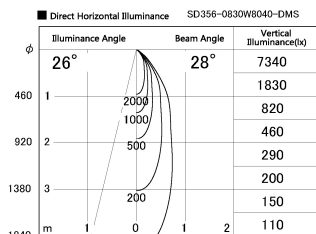

Item no. SD356-0830W8040-DMS

Series Name:

Installation	Track mount
Type	
Fixture wattage	8.1W
Beam angle	28 deg
Color Temp.	4000K
CRI	Ra>90
Luminous	625 lm
Body	Die-cast aluminum alloy
Body finish	White
Trim finish	N/A
Reflector finish	N/A
IP Rate	IP20
Light source	COB module
Input Voltage	AC220~240V
Dimming Type	Dimmable
Certificate	CE, CCC
Cut Hole	N/A