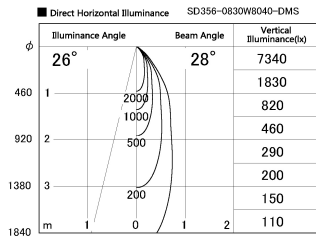

Item no. SD356-0830W8040-DMS

Series Name:

Installation	Track mount
Type	
Fixture wattage	8.1W
Beam angle	28 deg
Color Temp.	4000K
CRI	Ra>90
Luminous	625 lm
Body	Die-cast aluminum alloy
Body finish	White
Trim finish	N/A
Reflector finish	N/A
IP Rate	IP20
Light source	COB module
Input Voltage	AC220~240V
Dimming Type	Dimmable
Certificate	CE, CCC
Cut Hole	N/A