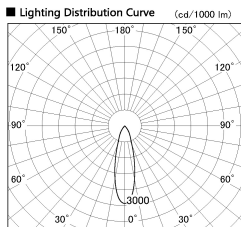

Item no. SD356-0830W8527-DMS

Series Name:

■ Direct Horizontal Illuminance SD356-0830W8527-DMS

Illuminance Angle	Beam Angle	Vertical Illuminance (lx)
26°	28°	6430
1		1610
2		710
3		400
1380		260
1840		180
		130
		100

Installation	Track mount
Type	
Fixture wattage	7.9W
Beam angle	28 deg
Color Temp.	2700K
CRI	Ra>85
Luminous	548 lm
Body	Die-cast aluminum alloy
Body finish	White
Trim finish	N/A
Reflector finish	N/A
IP Rate	IP20
Light source	COB module
Input Voltage	AC220~240V
Dimming Type	Dimmable
Certificate	CE, CCC
Cut Hole	N/A