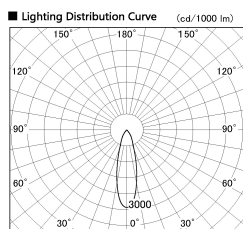

Item no. SD356-0830W8530-DMS

Series Name:

Installation	Track mount
Type	
Fixture wattage	7.9W
Beam angle	28 deg
Color Temp.	3000K
CRI	Ra>85
Luminous	570 lm
Body	Die-cast aluminum alloy
Body finish	White
Trim finish	N/A
Reflector finish	N/A
IP Rate	IP20
Light source	COB module
Input Voltage	AC220~240V
Dimming Type	Dimmable
Certificate	CE, CCC
Cut Hole	N/A