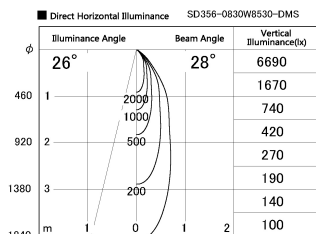

Item no. SD356-0830W8530-DMS

Series Name:

Installation	Track mount
Type	
Fixture wattage	7.9W
Beam angle	28 deg
Color Temp.	3000K
CRI	Ra>85
Luminous	570 lm
Body	Die-cast aluminum alloy
Body finish	White
Trim finish	N/A
Reflector finish	N/A
IP Rate	IP20
Light source	COB module
Input Voltage	AC220~240V
Dimming Type	Dimmable
Certificate	CE, CCC
Cut Hole	N/A