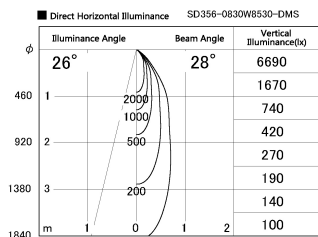

Item no. SD356-0830W8530-DMS

Series Name:

Installation	Track mount
Type	
Fixture wattage	7.9W
Beam angle	28 deg
Color Temp.	3000K
CRI	Ra>85
Luminous	570 lm
Body	Die-cast aluminum alloy
Body finish	White
Trim finish	N/A
Reflector finish	N/A
IP Rate	IP20
Light source	COB module
Input Voltage	AC220~240V
Dimming Type	Dimmable
Certificate	CE, CCC
Cut Hole	N/A