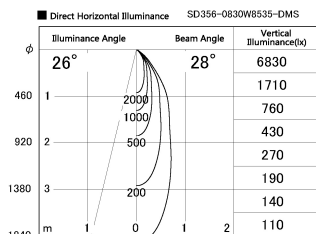

Item no. SD356-0830W8535-DMS

Series Name:

| | |
|------------------|-------------------------|
| Installation | Track mount |
| Type | |
| Fixture wattage | 7.9W |
| Beam angle | 28 deg |
| Color Temp. | 3500K |
| CRI | Ra>85 |
| Luminous | 582 lm |
| Body | Die-cast aluminum alloy |
| Body finish | White |
| Trim finish | N/A |
| Reflector finish | N/A |
| IP Rate | IP20 |
| Light source | COB module |
| Input Voltage | AC220~240V |
| Dimming Type | Dimmable |
| Certificate | CE, CCC |
| Cut Hole | N/A |