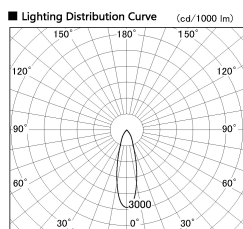

Item no. SD356-0830W8535-DMS

Series Name:

| | |
|------------------|-------------------------|
| Installation | Track mount |
| Type | |
| Fixture wattage | 7.9W |
| Beam angle | 28 deg |
| Color Temp. | 3500K |
| CRI | Ra>85 |
| Luminous | 582 lm |
| Body | Die-cast aluminum alloy |
| Body finish | White |
| Trim finish | N/A |
| Reflector finish | N/A |
| IP Rate | IP20 |
| Light source | COB module |
| Input Voltage | AC220~240V |
| Dimming Type | Dimmable |
| Certificate | CE, CCC |
| Cut Hole | N/A |