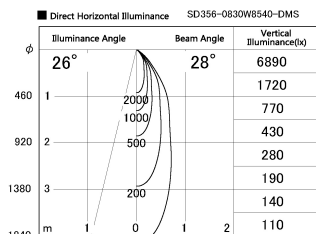

Item no. SD356-0830W8540-DMS

Series Name:

Installation	Track mount
Type	
Fixture wattage	7.9W
Beam angle	28 deg
Color Temp.	4000K
CRI	Ra>85
Luminous	587 lm
Body	Die-cast aluminum alloy
Body finish	White
Trim finish	N/A
Reflector finish	N/A
IP Rate	IP20
Light source	COB module
Input Voltage	AC220~240V
Dimming Type	Dimmable
Certificate	CE, CCC
Cut Hole	N/A