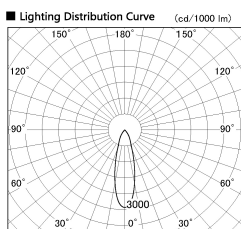

Item no. SD356-0830W8540-DMS

Series Name:

Installation	Track mount
Type	
Fixture wattage	7.9W
Beam angle	28 deg
Color Temp.	4000K
CRI	Ra>85
Luminous	587 lm
Body	Die-cast aluminum alloy
Body finish	White
Trim finish	N/A
Reflector finish	N/A
IP Rate	IP20
Light source	COB module
Input Voltage	AC220~240V
Dimming Type	Dimmable
Certificate	CE, CCC
Cut Hole	N/A