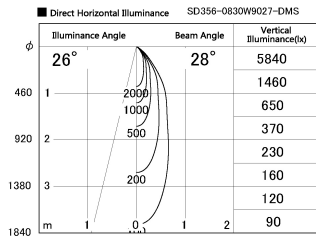

Item no. SD356-0830W9027-DMS

Series Name:

Installation	Track mount
Type	
Fixture wattage	7.9W
Beam angle	28 deg
Color Temp.	2700K
CRI	Ra>90
Luminous	498 lm
Body	Die-cast aluminum alloy
Body finish	White
Trim finish	N/A
Reflector finish	N/A
IP Rate	IP20
Light source	COB module
Input Voltage	AC220~240V
Dimming Type	Dimmable
Certificate	CE, CCC
Cut Hole	N/A