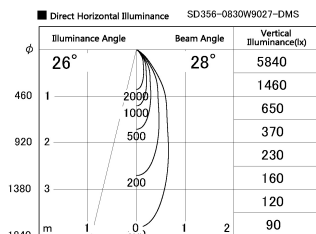

Item no. SD356-0830W9027-DMS

Series Name:

Installation	Track mount
Type	
Fixture wattage	7.9W
Beam angle	28 deg
Color Temp.	2700K
CRI	Ra>90
Luminous	498 lm
Body	Die-cast aluminum alloy
Body finish	White
Trim finish	N/A
Reflector finish	N/A
IP Rate	IP20
Light source	COB module
Input Voltage	AC220~240V
Dimming Type	Dimmable
Certificate	CE, CCC
Cut Hole	N/A