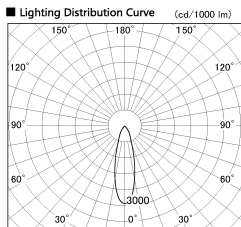

Item no. SD356-0830W9027-DMS

Series Name:

Installation	Track mount
Type	
Fixture wattage	7.9W
Beam angle	28 deg
Color Temp.	2700K
CRI	Ra>90
Luminous	498 lm
Body	Die-cast aluminum alloy
Body finish	White
Trim finish	N/A
Reflector finish	N/A
IP Rate	IP20
Light source	COB module
Input Voltage	AC220~240V
Dimming Type	Dimmable
Certificate	CE, CCC
Cut Hole	N/A