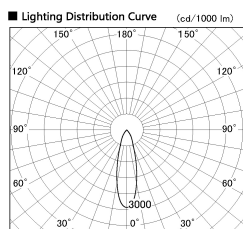

Item no. SD356-0830W9027-DMS

Series Name:

Installation	Track mount
Type	
Fixture wattage	7.9W
Beam angle	28 deg
Color Temp.	2700K
CRI	Ra>90
Luminous	498 lm
Body	Die-cast aluminum alloy
Body finish	White
Trim finish	N/A
Reflector finish	N/A
IP Rate	IP20
Light source	COB module
Input Voltage	AC220~240V
Dimming Type	Dimmable
Certificate	CE, CCC
Cut Hole	N/A