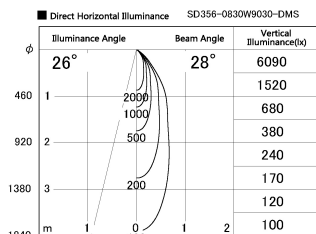

Item no. SD356-0830W9030-DMS

Series Name:

Installation	Track mount
Type	
Fixture wattage	7.9W
Beam angle	28 deg
Color Temp.	3000K
CRI	Ra>90
Luminous	519 lm
Body	Die-cast aluminum alloy
Body finish	White
Trim finish	N/A
Reflector finish	N/A
IP Rate	IP20
Light source	COB module
Input Voltage	AC220~240V
Dimming Type	Dimmable
Certificate	CE, CCC
Cut Hole	N/A