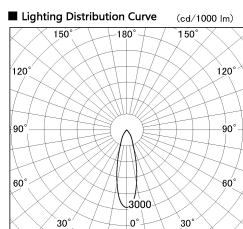

Item no. SD356-0830W9030-DMS

Series Name:

Installation	Track mount
Type	
Fixture wattage	7.9W
Beam angle	28 deg
Color Temp.	3000K
CRI	Ra>90
Luminous	519 lm
Body	Die-cast aluminum alloy
Body finish	White
Trim finish	N/A
Reflector finish	N/A
IP Rate	IP20
Light source	COB module
Input Voltage	AC220~240V
Dimming Type	Dimmable
Certificate	CE, CCC
Cut Hole	N/A