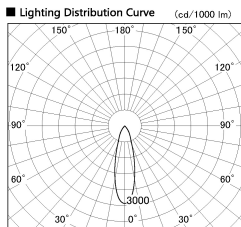

Item no. SD356-0830W9030-DMS

Series Name:

■ Direct Horizontal Illuminance SD356-0830W9030-DMS

Illuminance Angle	Beam Angle	Vertical Illuminance (lx)
26°	1	6090
	2	1520
28°	1	680
	2	380
30°	1	240
	2	170
36°	1	120
	2	100

Installation	Track mount
Type	
Fixture wattage	7.9W
Beam angle	28 deg
Color Temp.	3000K
CRI	Ra>90
Luminous	519 lm
Body	Die-cast aluminum alloy
Body finish	White
Trim finish	N/A
Reflector finish	N/A
IP Rate	IP20
Light source	COB module
Input Voltage	AC220~240V
Dimming Type	Dimmable
Certificate	CE, CCC
Cut Hole	N/A