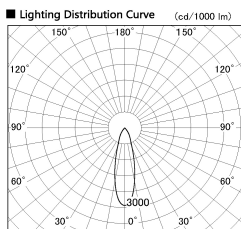

Item no. SD356-0830W9035-DMS

Series Name:

■ Direct Horizontal Illuminance SD356-0830W9035-DMS

Illuminance Angle	Beam Angle	Vertical Illuminance (lx)
26°	28°	6210
1		1550
2		690
3		390
1380		250
1840		170
		130
		100

Installation	Track mount
Type	
Fixture wattage	7.9W
Beam angle	28 deg
Color Temp.	3500K
CRI	Ra>90
Luminous	529 lm
Body	Die-cast aluminum alloy
Body finish	White
Trim finish	N/A
Reflector finish	N/A
IP Rate	IP20
Light source	COB module
Input Voltage	AC220~240V
Dimming Type	Dimmable
Certificate	CE, CCC
Cut Hole	N/A