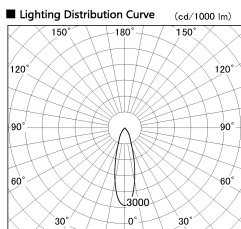

Item no. SD356-0830W9035-DMS

Series Name:

Installation	Track mount
Type	
Fixture wattage	7.9W
Beam angle	28 deg
Color Temp.	3500K
CRI	Ra>90
Luminous	529 lm
Body	Die-cast aluminum alloy
Body finish	White
Trim finish	N/A
Reflector finish	N/A
IP Rate	IP20
Light source	COB module
Input Voltage	AC220~240V
Dimming Type	Dimmable
Certificate	CE, CCC
Cut Hole	N/A