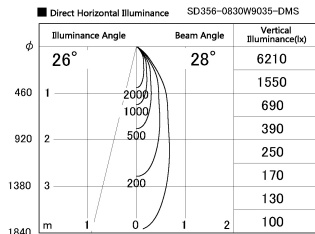

Item no. SD356-0830W9035-DMS

Series Name:

Installation	Track mount
Type	
Fixture wattage	7.9W
Beam angle	28 deg
Color Temp.	3500K
CRI	Ra>90
Luminous	529 lm
Body	Die-cast aluminum alloy
Body finish	White
Trim finish	N/A
Reflector finish	N/A
IP Rate	IP20
Light source	COB module
Input Voltage	AC220~240V
Dimming Type	Dimmable
Certificate	CE, CCC
Cut Hole	N/A