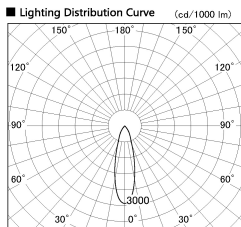

Item no. SD356-0830W9040-DMS

Series Name:

Installation	Track mount
Type	
Fixture wattage	7.9W
Beam angle	28 deg
Color Temp.	4000K
CRI	Ra>90
Luminous	534 lm
Body	Die-cast aluminum alloy
Body finish	White
Trim finish	N/A
Reflector finish	N/A
IP Rate	IP20
Light source	COB module
Input Voltage	AC220~240V
Dimming Type	Dimmable
Certificate	CE, CCC
Cut Hole	N/A