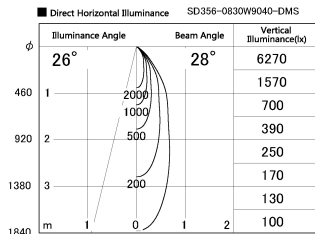

Item no. SD356-0830W9040-DMS

Series Name:

Installation	Track mount
Type	
Fixture wattage	7.9W
Beam angle	28 deg
Color Temp.	4000K
CRI	Ra>90
Luminous	534 lm
Body	Die-cast aluminum alloy
Body finish	White
Trim finish	N/A
Reflector finish	N/A
IP Rate	IP20
Light source	COB module
Input Voltage	AC220~240V
Dimming Type	Dimmable
Certificate	CE, CCC
Cut Hole	N/A