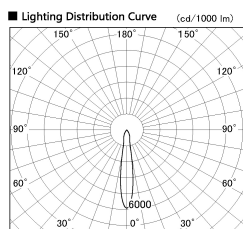

Item no. SD356-1415W8027-DMS

Series Name:

Installation	Track mount
Type	
Fixture wattage	14W
Beam angle	16 deg
Color Temp.	2700K
CRI	Ra>80
Luminous	1183 lm
Body	Die-cast aluminum alloy
Body finish	White
Trim finish	N/A
Reflector finish	N/A
IP Rate	IP20
Light source	COB module
Input Voltage	AC220~240V
Dimming Type	Dimmable
Certificate	CE, CCC
Cut Hole	N/A