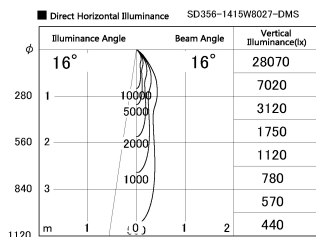

Item no. SD356-1415W8027-DMS

Series Name:

Installation	Track mount
Type	
Fixture wattage	14W
Beam angle	16 deg
Color Temp.	2700K
CRI	Ra>80
Luminous	1183 lm
Body	Die-cast aluminum alloy
Body finish	White
Trim finish	N/A
Reflector finish	N/A
IP Rate	IP20
Light source	COB module
Input Voltage	AC220~240V
Dimming Type	Dimmable
Certificate	CE, CCC
Cut Hole	N/A