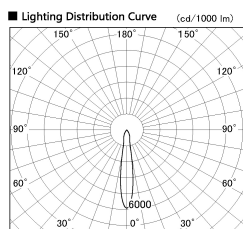

Item no. SD356-1415W8030-DMS

Series Name:

■ Direct Horizontal Illuminance SD356-1415W8030-DMS

Illuminance Angle	Beam Angle	Vertical Illuminance (lx)
16°	1	29230
	280	7310
	1	3250
	560	1830
	2	1170
	840	810
1120	3	600
	m	460

Installation	Track mount
Type	
Fixture wattage	14W
Beam angle	16 deg
Color Temp.	3000K
CRI	Ra>80
Luminous	1232 lm
Body	Die-cast aluminum alloy
Body finish	White
Trim finish	N/A
Reflector finish	N/A
IP Rate	IP20
Light source	COB module
Input Voltage	AC220~240V
Dimming Type	Dimmable
Certificate	CE, CCC
Cut Hole	N/A