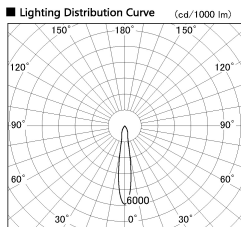

Item no. SD356-1415W8030-DMS

Series Name:

■ Direct Horizontal Illuminance SD356-1415W8030-DMS

Illuminance Angle	Beam Angle	Vertical Illuminance (lx)
16°	1	29230
	2	7310
	3	3250
	4	1830
	5	1170
	6	810
1120 m	1	600
	2	460
	3	460

Installation	Track mount
Type	
Fixture wattage	14W
Beam angle	16 deg
Color Temp.	3000K
CRI	Ra>80
Luminous	1232 lm
Body	Die-cast aluminum alloy
Body finish	White
Trim finish	N/A
Reflector finish	N/A
IP Rate	IP20
Light source	COB module
Input Voltage	AC220~240V
Dimming Type	Dimmable
Certificate	CE, CCC
Cut Hole	N/A