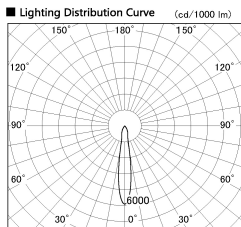

Item no. SD356-1415W8040-DMS

Series Name:

■ Direct Horizontal Illuminance SD356-1415W8040-DMS

Illuminance Angle	Beam Angle	Vertical Illuminance (lx)
16°	0	30110
	1	7530
	2	3350
	3	1880
	4	1200
	5	840
10	2000	610
20	1000	470

Installation	Track mount
Type	
Fixture wattage	14W
Beam angle	16 deg
Color Temp.	4000K
CRI	Ra>80
Luminous	1269 lm
Body	Die-cast aluminum alloy
Body finish	White
Trim finish	N/A
Reflector finish	N/A
IP Rate	IP20
Light source	COB module
Input Voltage	AC220~240V
Dimming Type	Dimmable
Certificate	CE, CCC
Cut Hole	N/A