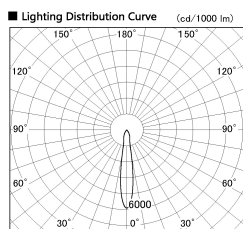

Item no. SD356-1415W8040-DMS

Series Name:

■ Direct Horizontal Illuminance SD356-1415W8040-DMS

Illuminance Angle	Beam Angle	Vertical Illuminance (lx)
16°	0	30110
	1	7530
	2	3350
	3	1880
	4	1200
	5	840
10	2000	610
20	1000	470

Installation	Track mount
Type	
Fixture wattage	14W
Beam angle	16 deg
Color Temp.	4000K
CRI	Ra>80
Luminous	1269 lm
Body	Die-cast aluminum alloy
Body finish	White
Trim finish	N/A
Reflector finish	N/A
IP Rate	IP20
Light source	COB module
Input Voltage	AC220~240V
Dimming Type	Dimmable
Certificate	CE, CCC
Cut Hole	N/A