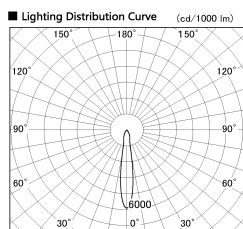

Item no. SD356-1415W8530-DMS

Series Name:

■ Direct Horizontal Illuminance SD356-1415W8530-DMS

Illuminance Angle	Beam Angle	Vertical Illuminance (lx)
16°	16°	27470
16°	16°	6870
16°	16°	3050
16°	16°	1720
16°	16°	1100
16°	16°	760
16°	16°	560
16°	16°	430

Installation	Track mount
Type	
Fixture wattage	14W
Beam angle	16 deg
Color Temp.	3000K
CRI	Ra>85
Luminous	1158 lm
Body	Die-cast aluminum alloy
Body finish	White
Trim finish	N/A
Reflector finish	N/A
IP Rate	IP20
Light source	COB module
Input Voltage	AC220~240V
Dimming Type	Dimmable
Certificate	CE, CCC
Cut Hole	N/A