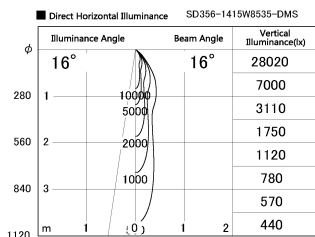

Item no. SD356-1415W8535-DMS

Series Name:

Installation	Track mount
Type	
Fixture wattage	14W
Beam angle	16 deg
Color Temp.	3500K
CRI	Ra>85
Luminous	1181 lm
Body	Die-cast aluminum alloy
Body finish	White
Trim finish	N/A
Reflector finish	N/A
IP Rate	IP20
Light source	COB module
Input Voltage	AC220~240V
Dimming Type	Dimmable
Certificate	CE, CCC
Cut Hole	N/A