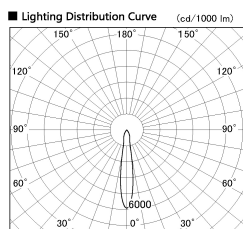

Item no. SD356-1415W8535-DMS

Series Name:

Installation	Track mount
Type	
Fixture wattage	14W
Beam angle	16 deg
Color Temp.	3500K
CRI	Ra>85
Luminous	1181 lm
Body	Die-cast aluminum alloy
Body finish	White
Trim finish	N/A
Reflector finish	N/A
IP Rate	IP20
Light source	COB module
Input Voltage	AC220~240V
Dimming Type	Dimmable
Certificate	CE, CCC
Cut Hole	N/A