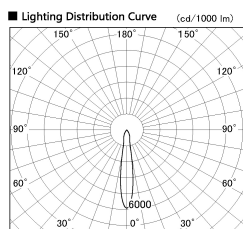

Item no. SD356-1415W8540-DMS

Series Name:

■ Direct Horizontal Illuminance SD356-1415W8540-DMS

Illuminance Angle	Beam Angle	Vertical Illuminance (lx)
16°	1	28300
	2	7080
	3	3140
	4	1770
	5	1130
	6	790
16°	1	580
	2	440
	3	440

Installation	Track mount
Type	
Fixture wattage	14W
Beam angle	16 deg
Color Temp.	4000K
CRI	Ra>85
Luminous	1193 lm
Body	Die-cast aluminum alloy
Body finish	White
Trim finish	N/A
Reflector finish	N/A
IP Rate	IP20
Light source	COB module
Input Voltage	AC220~240V
Dimming Type	Dimmable
Certificate	CE, CCC
Cut Hole	N/A