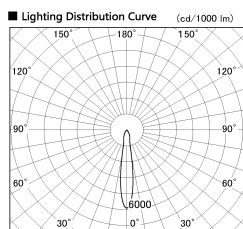

Item no. SD356-1415W8540-DMS

Series Name:

■ Direct Horizontal Illuminance SD356-1415W8540-DMS

| Illuminance Angle | Beam Angle | Vertical Illuminance (lx) |
|-------------------|------------|---------------------------|
| 16°               | 1          | 28300                     |
|                   | 2          | 7080                      |
|                   | 3          | 3140                      |
|                   | 4          | 1770                      |
|                   | 5          | 1130                      |
|                   | 6          | 790                       |
| 16°               | 1          | 580                       |
|                   | 2          | 440                       |
|                   | 3          | 440                       |

|                  |                         |
|------------------|-------------------------|
| Installation     | Track mount             |
| Type             |                         |
| Fixture wattage  | 14W                     |
| Beam angle       | 16 deg                  |
| Color Temp.      | 4000K                   |
| CRI              | Ra>85                   |
| Luminous         | 1193 lm                 |
| Body             | Die-cast aluminum alloy |
| Body finish      | White                   |
| Trim finish      | N/A                     |
| Reflector finish | N/A                     |
| IP Rate          | IP20                    |
| Light source     | COB module              |
| Input Voltage    | AC220~240V              |
| Dimming Type     | Dimmable                |
| Certificate      | CE, CCC                 |
| Cut Hole         | N/A                     |