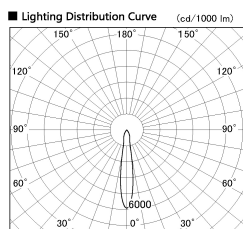

Item no. SD356-1415W9030-DMS

Series Name:

■ Direct Horizontal Illuminance SD356-1415W9030-DMS

Beam Angle	Vertical Illuminance (lx)
16°	24980
16°	6250
16°	2780
16°	1560
16°	1000
16°	690
16°	510
16°	390

Installation	Track mount
Type	
Fixture wattage	14W
Beam angle	16 deg
Color Temp.	3000K
CRI	Ra>90
Luminous	1053 lm
Body	Die-cast aluminum alloy
Body finish	White
Trim finish	N/A
Reflector finish	N/A
IP Rate	IP20
Light source	COB module
Input Voltage	AC220~240V
Dimming Type	Dimmable
Certificate	CE, CCC
Cut Hole	N/A