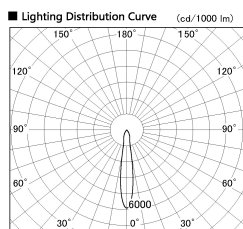

Item no. SD356-1415W9040-DMS

Series Name:

■ Direct Horizontal Illuminance SD356-1415W9040-DMS

Illuminance Angle	Beam Angle	Vertical Illuminance (lx)
16°	16°	25740
1	10000	6440
2	5000	2860
3	2000	1610
4	1000	1030
5	720	720
6	530	530
7	400	400

Installation	Track mount
Type	
Fixture wattage	14W
Beam angle	16 deg
Color Temp.	4000K
CRI	Ra>90
Luminous	1085 lm
Body	Die-cast aluminum alloy
Body finish	White
Trim finish	N/A
Reflector finish	N/A
IP Rate	IP20
Light source	COB module
Input Voltage	AC220~240V
Dimming Type	Dimmable
Certificate	CE, CCC
Cut Hole	N/A