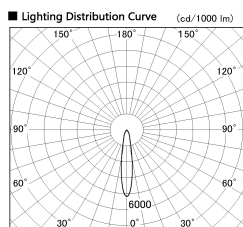

Item no. SD356-1420W8027-DMS

Series Name:

■ Direct Horizontal Illuminance SD356-1420W8027-DMS

φ	Illuminance Angle	Beam Angle	Vertical Illuminance (lx)
	18°	18°	23260
310	10000		5820
	5000		2580
630	2000		1450
	1000		930
950	500		650
	0		470
1260			360

Installation	Track mount
Type	
Fixture wattage	14W
Beam angle	18 deg
Color Temp.	2700K
CRI	Ra>85
Luminous	1153 lm
Body	Die-cast aluminum alloy
Body finish	White
Trim finish	N/A
Reflector finish	N/A
IP Rate	IP20
Light source	COB module
Input Voltage	AC220~240V
Dimming Type	Dimmable
Certificate	CE, CCC
Cut Hole	N/A