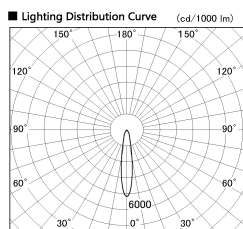

Item no. SD356-1420W8027-DMS

Series Name:

■ Direct Horizontal Illuminance SD356-1420W8027-DMS

Beam Angle	Vertical Illuminance (lx)
18°	23260
18°	5820
18°	2580
18°	1450
18°	930
18°	650
18°	470
18°	360

Installation	Track mount
Type	
Fixture wattage	14W
Beam angle	18 deg
Color Temp.	2700K
CRI	Ra>85
Luminous	1153 lm
Body	Die-cast aluminum alloy
Body finish	White
Trim finish	N/A
Reflector finish	N/A
IP Rate	IP20
Light source	COB module
Input Voltage	AC220~240V
Dimming Type	Dimmable
Certificate	CE, CCC
Cut Hole	N/A