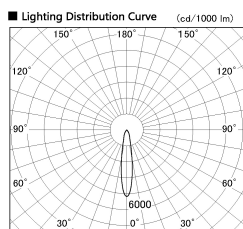

Item no. SD356-1420W8030-DMS

Series Name:

■ Direct Horizontal Illuminance SD356-1420W8030-DMS

Beam Angle	Vertical Illuminance (lx)
18°	24230
18°	6060
18°	2690
18°	1510
18°	970
18°	670
18°	490
18°	380

Installation	Track mount
Type	
Fixture wattage	14W
Beam angle	18 deg
Color Temp.	3000K
CRI	Ra>85
Luminous	1201 lm
Body	Die-cast aluminum alloy
Body finish	White
Trim finish	N/A
Reflector finish	N/A
IP Rate	IP20
Light source	COB module
Input Voltage	AC220~240V
Dimming Type	Dimmable
Certificate	CE, CCC
Cut Hole	N/A