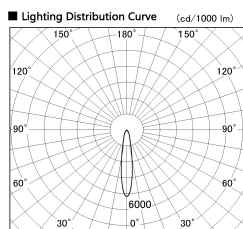

Item no. SD356-1420W8030-DMS

Series Name:

■ Direct Horizontal Illuminance SD356-1420W8030-DMS

Illuminance Angle	Beam Angle	Vertical Illuminance (lx)
18°	1	24230
	1	6060
	1	2690
	2	1510
	2	970
	3	670
18°	3	490
	2	380
	1	380

Installation	Track mount
Type	
Fixture wattage	14W
Beam angle	18 deg
Color Temp.	3000K
CRI	Ra>85
Luminous	1201 lm
Body	Die-cast aluminum alloy
Body finish	White
Trim finish	N/A
Reflector finish	N/A
IP Rate	IP20
Light source	COB module
Input Voltage	AC220~240V
Dimming Type	Dimmable
Certificate	CE, CCC
Cut Hole	N/A