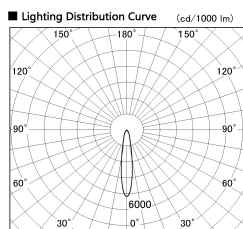

Item no. SD356-1420W8040-DMS

Series Name:

■ Direct Horizontal Illuminance SD356-1420W8040-DMS

Beam Angle	Vertical Illuminance (lx)
18°	24960
18°	6240
18°	2770
18°	1560
18°	1000
18°	690
18°	510
18°	390

Installation	Track mount
Type	
Fixture wattage	14W
Beam angle	18 deg
Color Temp.	4000K
CRI	Ra>85
Luminous	1237 lm
Body	Die-cast aluminum alloy
Body finish	White
Trim finish	N/A
Reflector finish	N/A
IP Rate	IP20
Light source	COB module
Input Voltage	AC220~240V
Dimming Type	Dimmable
Certificate	CE, CCC
Cut Hole	N/A