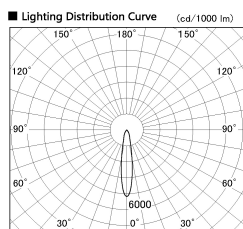

Item no. SD356-1420W8040-DMS

Series Name:

■ Direct Horizontal Illuminance SD356-1420W8040-DMS

φ	Illuminance Angle	Beam Angle	Vertical Illuminance (lx)
1	18°	18°	24960
310			6240
1			2770
2			1560
630			1000
2			690
950			510
3			390
1260			

Installation	Track mount
Type	
Fixture wattage	14W
Beam angle	18 deg
Color Temp.	4000K
CRI	Ra>85
Luminous	1237 lm
Body	Die-cast aluminum alloy
Body finish	White
Trim finish	N/A
Reflector finish	N/A
IP Rate	IP20
Light source	COB module
Input Voltage	AC220~240V
Dimming Type	Dimmable
Certificate	CE, CCC
Cut Hole	N/A