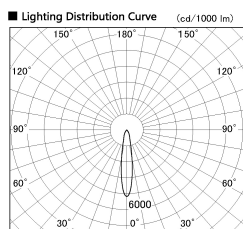

Item no. SD356-1420W8530-DMS

Series Name:

■ Direct Horizontal Illuminance SD356-1420W8530-DMS

Illuminance Angle	Beam Angle	Vertical Illuminance (lx)
18°	0	22780
	1	5690
	2	2530
	3	1420
	4	910
	6	630
18°	1	460
	2	360

Installation	Track mount
Type	
Fixture wattage	14W
Beam angle	18 deg
Color Temp.	3000K
CRI	Ra>85
Luminous	1129 lm
Body	Die-cast aluminum alloy
Body finish	White
Trim finish	N/A
Reflector finish	N/A
IP Rate	IP20
Light source	COB module
Input Voltage	AC220~240V
Dimming Type	Dimmable
Certificate	CE, CCC
Cut Hole	N/A