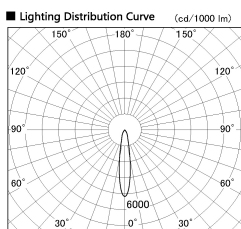

Item no. SD356-1420W8530-DMS

Series Name:

■ Direct Horizontal Illuminance SD356-1420W8530-DMS

| φ | Illuminance Angle | Beam Angle | Vertical Illuminance (lx) |
|------|-------------------|------------|---------------------------|
| 310 | 18° | 18° | 22780 |
| 1 | | | 5690 |
| | | | 2530 |
| 630 | | | 1420 |
| 2 | | | 910 |
| | | | 630 |
| 950 | | | 460 |
| 3 | | | 360 |
| 1260 | | | 360 |

| | |
|------------------|-------------------------|
| Installation | Track mount |
| Type | |
| Fixture wattage | 14W |
| Beam angle | 18 deg |
| Color Temp. | 3000K |
| CRI | Ra>85 |
| Luminous | 1129 lm |
| Body | Die-cast aluminum alloy |
| Body finish | White |
| Trim finish | N/A |
| Reflector finish | N/A |
| IP Rate | IP20 |
| Light source | COB module |
| Input Voltage | AC220~240V |
| Dimming Type | Dimmable |
| Certificate | CE, CCC |
| Cut Hole | N/A |