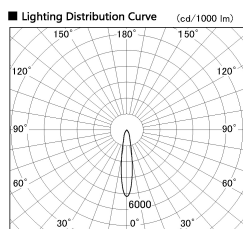

Item no. SD356-1420W8540-DMS

Series Name:

■ Direct Horizontal Illuminance SD356-1420W8540-DMS

Illuminance Angle	Beam Angle	Vertical Illuminance (lx)
18°	18°	23460
18°	18°	5870
18°	18°	2610
18°	18°	1470
18°	18°	940
18°	18°	650
18°	18°	480
18°	18°	370

Installation	Track mount
Type	
Fixture wattage	14W
Beam angle	18 deg
Color Temp.	4000K
CRI	Ra>85
Luminous	1163 lm
Body	Die-cast aluminum alloy
Body finish	White
Trim finish	N/A
Reflector finish	N/A
IP Rate	IP20
Light source	COB module
Input Voltage	AC220~240V
Dimming Type	Dimmable
Certificate	CE, CCC
Cut Hole	N/A