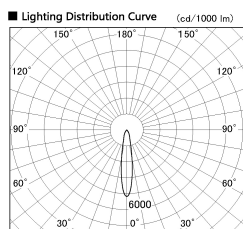

Item no. SD356-1420W8540-DMS

Series Name:

■ Direct Horizontal Illuminance SD356-1420W8540-DMS

Illuminance Angle	Beam Angle	Vertical Illuminance (lx)
18°	0	23460
	1	5870
	2	2610
	3	1470
	4	940
	5	650
18°	0	480
	1	370
	2	370

Installation	Track mount
Type	
Fixture wattage	14W
Beam angle	18 deg
Color Temp.	4000K
CRI	Ra>85
Luminous	1163 lm
Body	Die-cast aluminum alloy
Body finish	White
Trim finish	N/A
Reflector finish	N/A
IP Rate	IP20
Light source	COB module
Input Voltage	AC220~240V
Dimming Type	Dimmable
Certificate	CE, CCC
Cut Hole	N/A