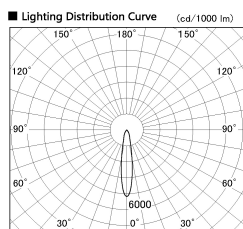

Item no. SD356-1420W9035-DMS

Series Name:

■ Direct Horizontal Illuminance SD356-1420W9035-DMS

Illuminance Angle	Beam Angle	Vertical Illuminance (lx)
18°	18°	21120
18°	18°	5280
18°	18°	2350
18°	18°	1320
18°	18°	840
18°	18°	590
18°	18°	430
18°	18°	330

Installation	Track mount
Type	
Fixture wattage	14W
Beam angle	18 deg
Color Temp.	3500K
CRI	Ra>90
Luminous	1047 lm
Body	Die-cast aluminum alloy
Body finish	White
Trim finish	N/A
Reflector finish	N/A
IP Rate	IP20
Light source	COB module
Input Voltage	AC220~240V
Dimming Type	Dimmable
Certificate	CE, CCC
Cut Hole	N/A