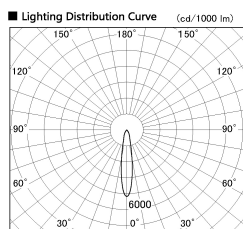

Item no. SD356-1420W9040-DMS

Series Name:

■ Direct Horizontal Illuminance SD356-1420W9040-DMS

Illuminance Angle	Beam Angle	Vertical Illuminance (lx)
18°	1	21330
	1	5330
	2	2370
	3	1330
	3	850
18°	1	590
	2	440
	2	330

Installation	Track mount
Type	
Fixture wattage	14W
Beam angle	18 deg
Color Temp.	4000K
CRI	Ra>90
Luminous	1057 lm
Body	Die-cast aluminum alloy
Body finish	White
Trim finish	N/A
Reflector finish	N/A
IP Rate	IP20
Light source	COB module
Input Voltage	AC220~240V
Dimming Type	Dimmable
Certificate	CE, CCC
Cut Hole	N/A