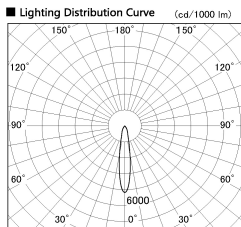

Item no. SD356-1420W9040-DMS

Series Name:

■ Direct Horizontal Illuminance SD356-1420W9040-DMS

Illuminance Angle	Beam Angle	Vertical Illuminance (lx)
18°	0	21330
	1	5330
	2	2370
	3	1330
	4	850
	5	590
18°	1	440
	2	330
	3	330

Installation	Track mount
Type	
Fixture wattage	14W
Beam angle	18 deg
Color Temp.	4000K
CRI	Ra>90
Luminous	1057 lm
Body	Die-cast aluminum alloy
Body finish	White
Trim finish	N/A
Reflector finish	N/A
IP Rate	IP20
Light source	COB module
Input Voltage	AC220~240V
Dimming Type	Dimmable
Certificate	CE, CCC
Cut Hole	N/A