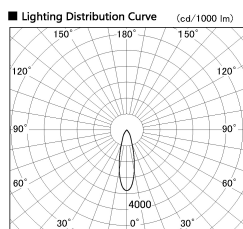

Item no. SD356-1430W8027-DMS

Series Name:

Installation	Track mount
Type	
Fixture wattage	14W
Beam angle	27 deg
Color Temp.	2700K
CRI	Ra>90
Luminous	1134 lm
Body	Die-cast aluminum alloy
Body finish	White
Trim finish	N/A
Reflector finish	N/A
IP Rate	IP20
Light source	COB module
Input Voltage	AC220~240V
Dimming Type	Dimmable
Certificate	CE, CCC
Cut Hole	N/A