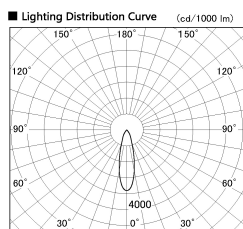

Item no. SD356-1430W8027-DMS

Series Name:

■ Direct Horizontal Illuminance SD356-1430W8027-DMS

Illuminance Angle	Beam Angle	Vertical Illuminance (lx)
25°	27°	13880
440	1	3470
880	2	1540
1330	3	870
1770	m	560
	1	390
	0	280
	1	220
	2	220

Installation	Track mount
Type	
Fixture wattage	14W
Beam angle	27 deg
Color Temp.	2700K
CRI	Ra>90
Luminous	1134 lm
Body	Die-cast aluminum alloy
Body finish	White
Trim finish	N/A
Reflector finish	N/A
IP Rate	IP20
Light source	COB module
Input Voltage	AC220~240V
Dimming Type	Dimmable
Certificate	CE, CCC
Cut Hole	N/A