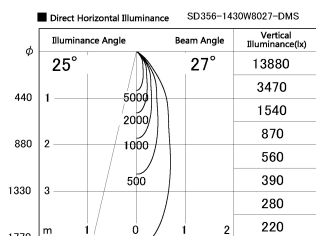

Item no. SD356-1430W8027-DMS

Series Name:

Installation	Track mount
Type	
Fixture wattage	14W
Beam angle	27 deg
Color Temp.	2700K
CRI	Ra>90
Luminous	1134 lm
Body	Die-cast aluminum alloy
Body finish	White
Trim finish	N/A
Reflector finish	N/A
IP Rate	IP20
Light source	COB module
Input Voltage	AC220~240V
Dimming Type	Dimmable
Certificate	CE, CCC
Cut Hole	N/A