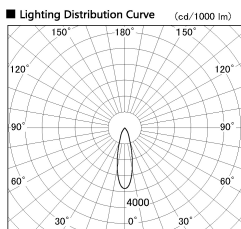

Item no. SD356-1430W8030-DMS

Series Name:

Installation	Track mount
Type	
Fixture wattage	14W
Beam angle	27 deg
Color Temp.	3000K
CRI	Ra>90
Luminous	1170 lm
Body	Die-cast aluminum alloy
Body finish	White
Trim finish	N/A
Reflector finish	N/A
IP Rate	IP20
Light source	COB module
Input Voltage	AC220~240V
Dimming Type	Dimmable
Certificate	CE, CCC
Cut Hole	N/A