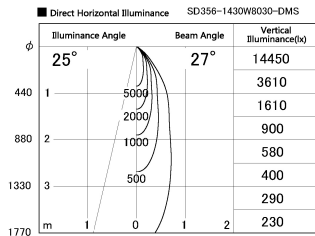

Item no. SD356-1430W8030-DMS

Series Name:

Installation	Track mount
Type	
Fixture wattage	14W
Beam angle	27 deg
Color Temp.	3000K
CRI	Ra>90
Luminous	1170 lm
Body	Die-cast aluminum alloy
Body finish	White
Trim finish	N/A
Reflector finish	N/A
IP Rate	IP20
Light source	COB module
Input Voltage	AC220~240V
Dimming Type	Dimmable
Certificate	CE, CCC
Cut Hole	N/A