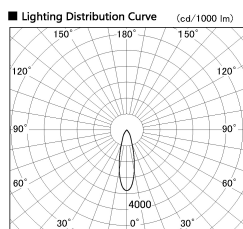

Item no. SD356-1430W8030-DMS

Series Name:

■ Direct Horizontal Illuminance SD356-1430W8030-DMS

Illuminance Angle	Beam Angle	Vertical Illuminance (lx)
25°	27°	14450
440	1	3610
880	2	1610
1330	3	900
1770	m	580
	1	400
	0	290
	1	230
	2	

Installation	Track mount
Type	
Fixture wattage	14W
Beam angle	27 deg
Color Temp.	3000K
CRI	Ra>90
Luminous	1170 lm
Body	Die-cast aluminum alloy
Body finish	White
Trim finish	N/A
Reflector finish	N/A
IP Rate	IP20
Light source	COB module
Input Voltage	AC220~240V
Dimming Type	Dimmable
Certificate	CE, CCC
Cut Hole	N/A