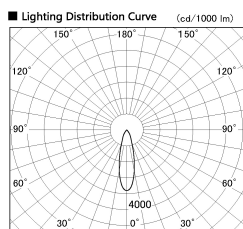

Item no. SD356-1430W8030-DMS

Series Name:

■ Direct Horizontal Illuminance SD356-1430W8030-DMS

Illuminance Angle	Beam Angle	Vertical Illuminance (lx)
25°	1	14450
	2	3610
27°	1	1610
	2	900
30°	1	580
	2	400
33°	1	290
	2	230

Installation	Track mount
Type	
Fixture wattage	14W
Beam angle	27 deg
Color Temp.	3000K
CRI	Ra>90
Luminous	1170 lm
Body	Die-cast aluminum alloy
Body finish	White
Trim finish	N/A
Reflector finish	N/A
IP Rate	IP20
Light source	COB module
Input Voltage	AC220~240V
Dimming Type	Dimmable
Certificate	CE, CCC
Cut Hole	N/A