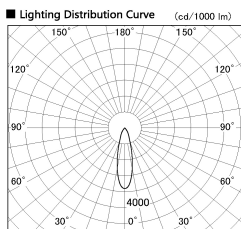

Item no. SD356-1430W8035-DMS

Series Name:

■ Direct Horizontal Illuminance SD356-1430W8035-DMS

Illuminance Angle	Beam Angle	Vertical Illuminance (lx)
25°	27°	14740
440	1	3690
880	2	1640
1330	3	920
1770	m	590
	1	410
	0	300
	1	230
	2	

Installation	Track mount
Type	
Fixture wattage	14W
Beam angle	27 deg
Color Temp.	3500K
CRI	Ra>90
Luminous	1205 lm
Body	Die-cast aluminum alloy
Body finish	White
Trim finish	N/A
Reflector finish	N/A
IP Rate	IP20
Light source	COB module
Input Voltage	AC220~240V
Dimming Type	Dimmable
Certificate	CE, CCC
Cut Hole	N/A