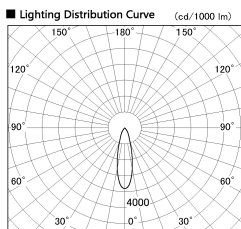

Item no. SD356-1430W8035-DMS

Series Name:

■ Direct Horizontal Illuminance SD356-1430W8035-DMS

Illuminance Angle	Beam Angle	Vertical Illuminance (lx)
25°	27°	14740
1		3690
440		1640
1		920
880		590
2		410
1330		300
3		230
1770		

Installation	Track mount
Type	
Fixture wattage	14W
Beam angle	27 deg
Color Temp.	3500K
CRI	Ra>90
Luminous	1205 lm
Body	Die-cast aluminum alloy
Body finish	White
Trim finish	N/A
Reflector finish	N/A
IP Rate	IP20
Light source	COB module
Input Voltage	AC220~240V
Dimming Type	Dimmable
Certificate	CE, CCC
Cut Hole	N/A