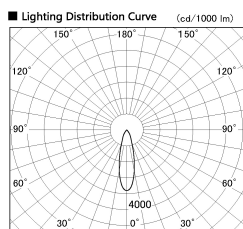

Item no. SD356-1430W8040-DMS

Series Name:

■ Direct Horizontal Illuminance SD356-1430W8040-DMS

Illuminance Angle	Beam Angle	Vertical Illuminance (lx)
25°	27°	14880
440	1	3720
880	2	1650
1330	3	930
1770	m	600
	1	410
	0	300
	1	230
	2	

Installation	Track mount
Type	
Fixture wattage	14W
Beam angle	27 deg
Color Temp.	4000K
CRI	Ra>90
Luminous	1216 lm
Body	Die-cast aluminum alloy
Body finish	White
Trim finish	N/A
Reflector finish	N/A
IP Rate	IP20
Light source	COB module
Input Voltage	AC220~240V
Dimming Type	Dimmable
Certificate	CE, CCC
Cut Hole	N/A