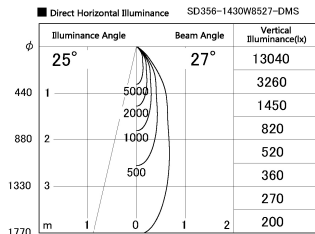

Item no. SD356-1430W8527-DMS

Series Name:

Installation	Track mount
Type	
Fixture wattage	14W
Beam angle	27 deg
Color Temp.	2700K
CRI	Ra>85
Luminous	1066 lm
Body	Die-cast aluminum alloy
Body finish	White
Trim finish	N/A
Reflector finish	N/A
IP Rate	IP20
Light source	COB module
Input Voltage	AC220~240V
Dimming Type	Dimmable
Certificate	CE, CCC
Cut Hole	N/A