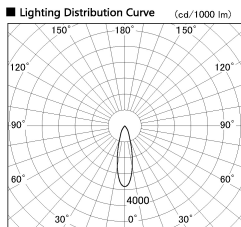

Item no. SD356-1430W8527-DMS

Series Name:

Installation	Track mount
Type	
Fixture wattage	14W
Beam angle	27 deg
Color Temp.	2700K
CRI	Ra>85
Luminous	1066 lm
Body	Die-cast aluminum alloy
Body finish	White
Trim finish	N/A
Reflector finish	N/A
IP Rate	IP20
Light source	COB module
Input Voltage	AC220~240V
Dimming Type	Dimmable
Certificate	CE, CCC
Cut Hole	N/A