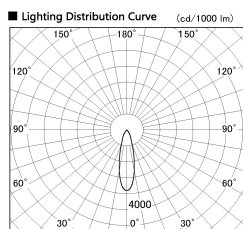

Item no. SD356-1430W8530-DMS

Series Name:

Installation	Track mount
Type	
Fixture wattage	14W
Beam angle	27 deg
Color Temp.	3000K
CRI	Ra>85
Luminous	1110 lm
Body	Die-cast aluminum alloy
Body finish	White
Trim finish	N/A
Reflector finish	N/A
IP Rate	IP20
Light source	COB module
Input Voltage	AC220~240V
Dimming Type	Dimmable
Certificate	CE, CCC
Cut Hole	N/A