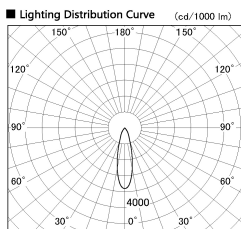

Item no. SD356-1430W8530-DMS

Series Name:

■ Direct Horizontal Illuminance SD356-1430W8530-DMS

Illuminance Angle	Beam Angle	Vertical Illuminance (lx)
25°	27°	13580
		3400
		1510
		850
		540
		380
		280
		210

Installation	Track mount
Type	
Fixture wattage	14W
Beam angle	27 deg
Color Temp.	3000K
CRI	Ra>85
Luminous	1110 lm
Body	Die-cast aluminum alloy
Body finish	White
Trim finish	N/A
Reflector finish	N/A
IP Rate	IP20
Light source	COB module
Input Voltage	AC220~240V
Dimming Type	Dimmable
Certificate	CE, CCC
Cut Hole	N/A