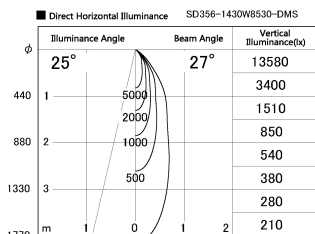

Item no. SD356-1430W8530-DMS

Series Name:

Installation	Track mount
Type	
Fixture wattage	14W
Beam angle	27 deg
Color Temp.	3000K
CRI	Ra>85
Luminous	1110 lm
Body	Die-cast aluminum alloy
Body finish	White
Trim finish	N/A
Reflector finish	N/A
IP Rate	IP20
Light source	COB module
Input Voltage	AC220~240V
Dimming Type	Dimmable
Certificate	CE, CCC
Cut Hole	N/A