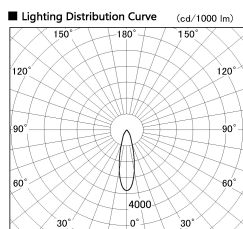

Item no. SD356-1430W8535-DMS

Series Name:

■ Direct Horizontal Illuminance SD356-1430W8535-DMS

Illuminance Angle	Beam Angle	Vertical Illuminance (lx)
25°	27°	13850
1	5000	3460
2	2000	1540
3	1000	870
1770	500	550
		380
		280
		220

Installation	Track mount
Type	
Fixture wattage	14W
Beam angle	27 deg
Color Temp.	3500K
CRI	Ra>85
Luminous	1132 lm
Body	Die-cast aluminum alloy
Body finish	White
Trim finish	N/A
Reflector finish	N/A
IP Rate	IP20
Light source	COB module
Input Voltage	AC220~240V
Dimming Type	Dimmable
Certificate	CE, CCC
Cut Hole	N/A