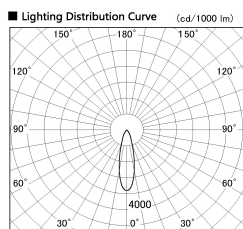

Item no. SD356-1430W8535-DMS

Series Name:

Installation	Track mount
Type	
Fixture wattage	14W
Beam angle	27 deg
Color Temp.	3500K
CRI	Ra>85
Luminous	1132 lm
Body	Die-cast aluminum alloy
Body finish	White
Trim finish	N/A
Reflector finish	N/A
IP Rate	IP20
Light source	COB module
Input Voltage	AC220~240V
Dimming Type	Dimmable
Certificate	CE, CCC
Cut Hole	N/A