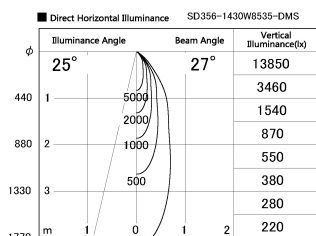

Item no. SD356-1430W8535-DMS

Series Name:

Installation	Track mount
Type	
Fixture wattage	14W
Beam angle	27 deg
Color Temp.	3500K
CRI	Ra>85
Luminous	1132 lm
Body	Die-cast aluminum alloy
Body finish	White
Trim finish	N/A
Reflector finish	N/A
IP Rate	IP20
Light source	COB module
Input Voltage	AC220~240V
Dimming Type	Dimmable
Certificate	CE, CCC
Cut Hole	N/A