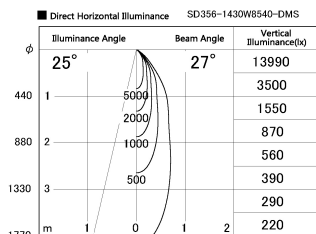

Item no. SD356-1430W8540-DMS

Series Name:

Installation	Track mount
Type	
Fixture wattage	14W
Beam angle	27 deg
Color Temp.	4000K
CRI	Ra>85
Luminous	1143 lm
Body	Die-cast aluminum alloy
Body finish	White
Trim finish	N/A
Reflector finish	N/A
IP Rate	IP20
Light source	COB module
Input Voltage	AC220~240V
Dimming Type	Dimmable
Certificate	CE, CCC
Cut Hole	N/A