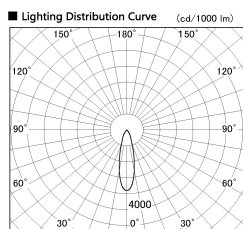

Item no. SD356-1430W8540-DMS

Series Name:

Installation	Track mount
Type	
Fixture wattage	14W
Beam angle	27 deg
Color Temp.	4000K
CRI	Ra>85
Luminous	1143 lm
Body	Die-cast aluminum alloy
Body finish	White
Trim finish	N/A
Reflector finish	N/A
IP Rate	IP20
Light source	COB module
Input Voltage	AC220~240V
Dimming Type	Dimmable
Certificate	CE, CCC
Cut Hole	N/A