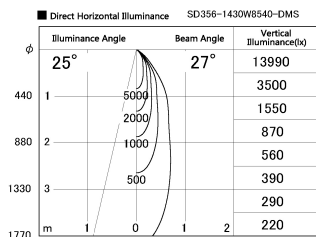

Item no. SD356-1430W8540-DMS

Series Name:

Installation	Track mount
Type	
Fixture wattage	14W
Beam angle	27 deg
Color Temp.	4000K
CRI	Ra>85
Luminous	1143 lm
Body	Die-cast aluminum alloy
Body finish	White
Trim finish	N/A
Reflector finish	N/A
IP Rate	IP20
Light source	COB module
Input Voltage	AC220~240V
Dimming Type	Dimmable
Certificate	CE, CCC
Cut Hole	N/A