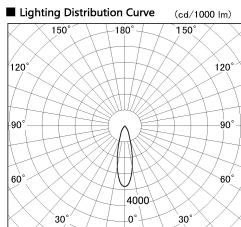

Item no. SD356-1430W9027-DMS

Series Name:

■ Direct Horizontal Illuminance SD356-1430W9027-DMS

Illuminance Angle	Beam Angle	Vertical Illuminance (lx)
25°	27°	11860
440	5000	2960
1	2000	1320
880	1000	740
2	500	470
1330		330
3		240
1770		190

Installation	Track mount
Type	
Fixture wattage	14W
Beam angle	27 deg
Color Temp.	2700K
CRI	Ra>90
Luminous	969 lm
Body	Die-cast aluminum alloy
Body finish	White
Trim finish	N/A
Reflector finish	N/A
IP Rate	IP20
Light source	COB module
Input Voltage	AC220~240V
Dimming Type	Dimmable
Certificate	CE, CCC
Cut Hole	N/A