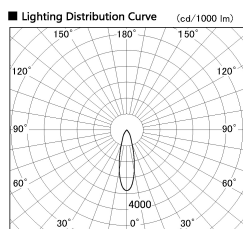

Item no. SD356-1430W9035-DMS

Series Name:

■ Direct Horizontal Illuminance SD356-1430W9035-DMS

Illuminance Angle	Beam Angle	Vertical Illuminance (lx)
25°	1	12600
	2	3150
27°	1	1400
	2	790
30°	1	500
	2	350
35°	1	260
	2	200

Installation	Track mount
Type	
Fixture wattage	14W
Beam angle	27 deg
Color Temp.	3500K
CRI	Ra>90
Luminous	1030 lm
Body	Die-cast aluminum alloy
Body finish	White
Trim finish	N/A
Reflector finish	N/A
IP Rate	IP20
Light source	COB module
Input Voltage	AC220~240V
Dimming Type	Dimmable
Certificate	CE, CCC
Cut Hole	N/A