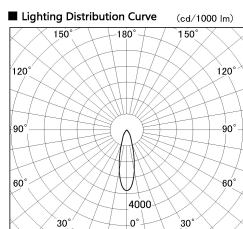

Item no. SD356-1430W9040-DMS

Series Name:

■ Direct Horizontal Illuminance SD356-1430W9040-DMS

Illuminance Angle	Beam Angle	Vertical Illuminance (lx)
25°	27°	12730
1	5000	3180
2	2000	1410
3	1000	800
1330	500	510
1770	200	350
	100	260
	50	200

Installation	Track mount
Type	
Fixture wattage	14W
Beam angle	27 deg
Color Temp.	4000K
CRI	Ra>90
Luminous	1040 lm
Body	Die-cast aluminum alloy
Body finish	White
Trim finish	N/A
Reflector finish	N/A
IP Rate	IP20
Light source	COB module
Input Voltage	AC220~240V
Dimming Type	Dimmable
Certificate	CE, CCC
Cut Hole	N/A