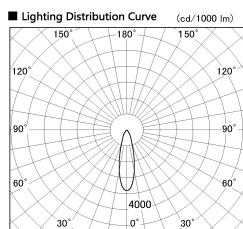

Item no. SD356-1430W9040-DMS

Series Name:

■ Direct Horizontal Illuminance SD356-1430W9040-DMS

Illuminance Angle	Beam Angle	Vertical Illuminance (lx)
25°	1	12730
	2	3180
	3	1410
	4	800
	5	510
27°	1	350
	2	260
	3	200
	4	1770

Installation	Track mount
Type	
Fixture wattage	14W
Beam angle	27 deg
Color Temp.	4000K
CRI	Ra>90
Luminous	1040 lm
Body	Die-cast aluminum alloy
Body finish	White
Trim finish	N/A
Reflector finish	N/A
IP Rate	IP20
Light source	COB module
Input Voltage	AC220~240V
Dimming Type	Dimmable
Certificate	CE, CCC
Cut Hole	N/A