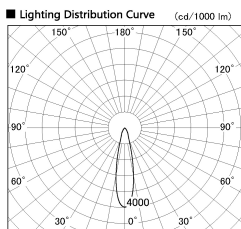

Item no. SD356-3320W8530-IK

Series Name: Cylinder Arm Reflector in-track tracklight.(SD356-IK)

■ Direct Horizontal Illuminance SD356-3320W8530-IK

Illuminance Angle	Beam Angle	Vertical Illuminance (lx)
22°	23°	47570
		11890
		5290
		2970
		1900
		1320
		970
		740

Installation	Track mount
Type	
Fixture wattage	35.5W
Beam angle	23 deg
Color Temp.	3000K
CRI	Ra>85
Luminous	2981 lm
Body	Die-cast aluminum alloy
Body finish	White
Trim finish	White
Reflector finish	N/A
IP Rate	IP20
Light source	COB module
Input Voltage	AC220~240V
Dimming Type	Non-Dimmable
Certificate	CE, CCC
Cut Hole	N/A